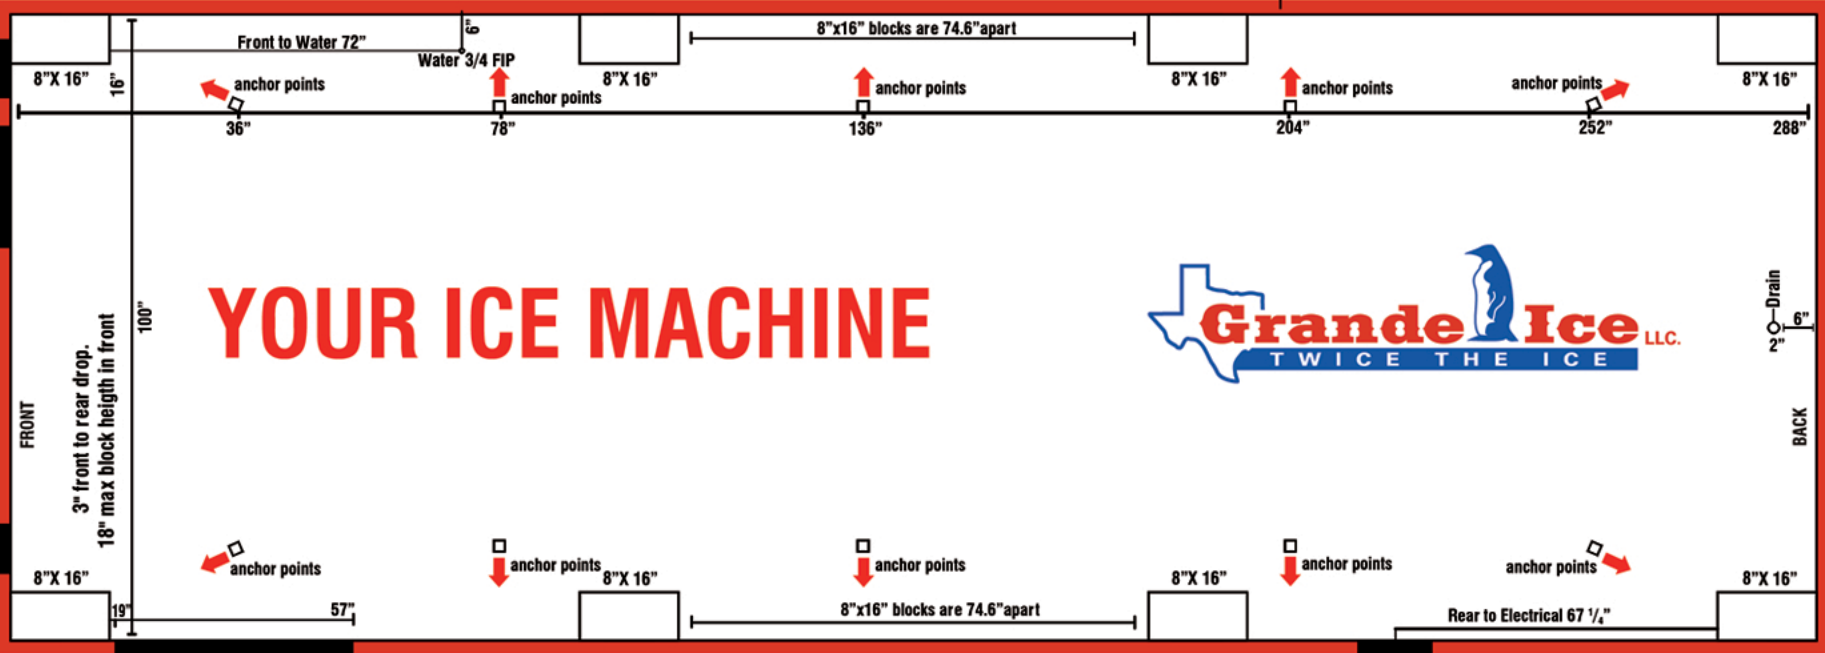

Bulk or Small Bag Chute

Bag Chute

\$\$\$\$\$\$

YOUR ICE MACHINE

DOOR (Door Swings 41")

Electrical Panel